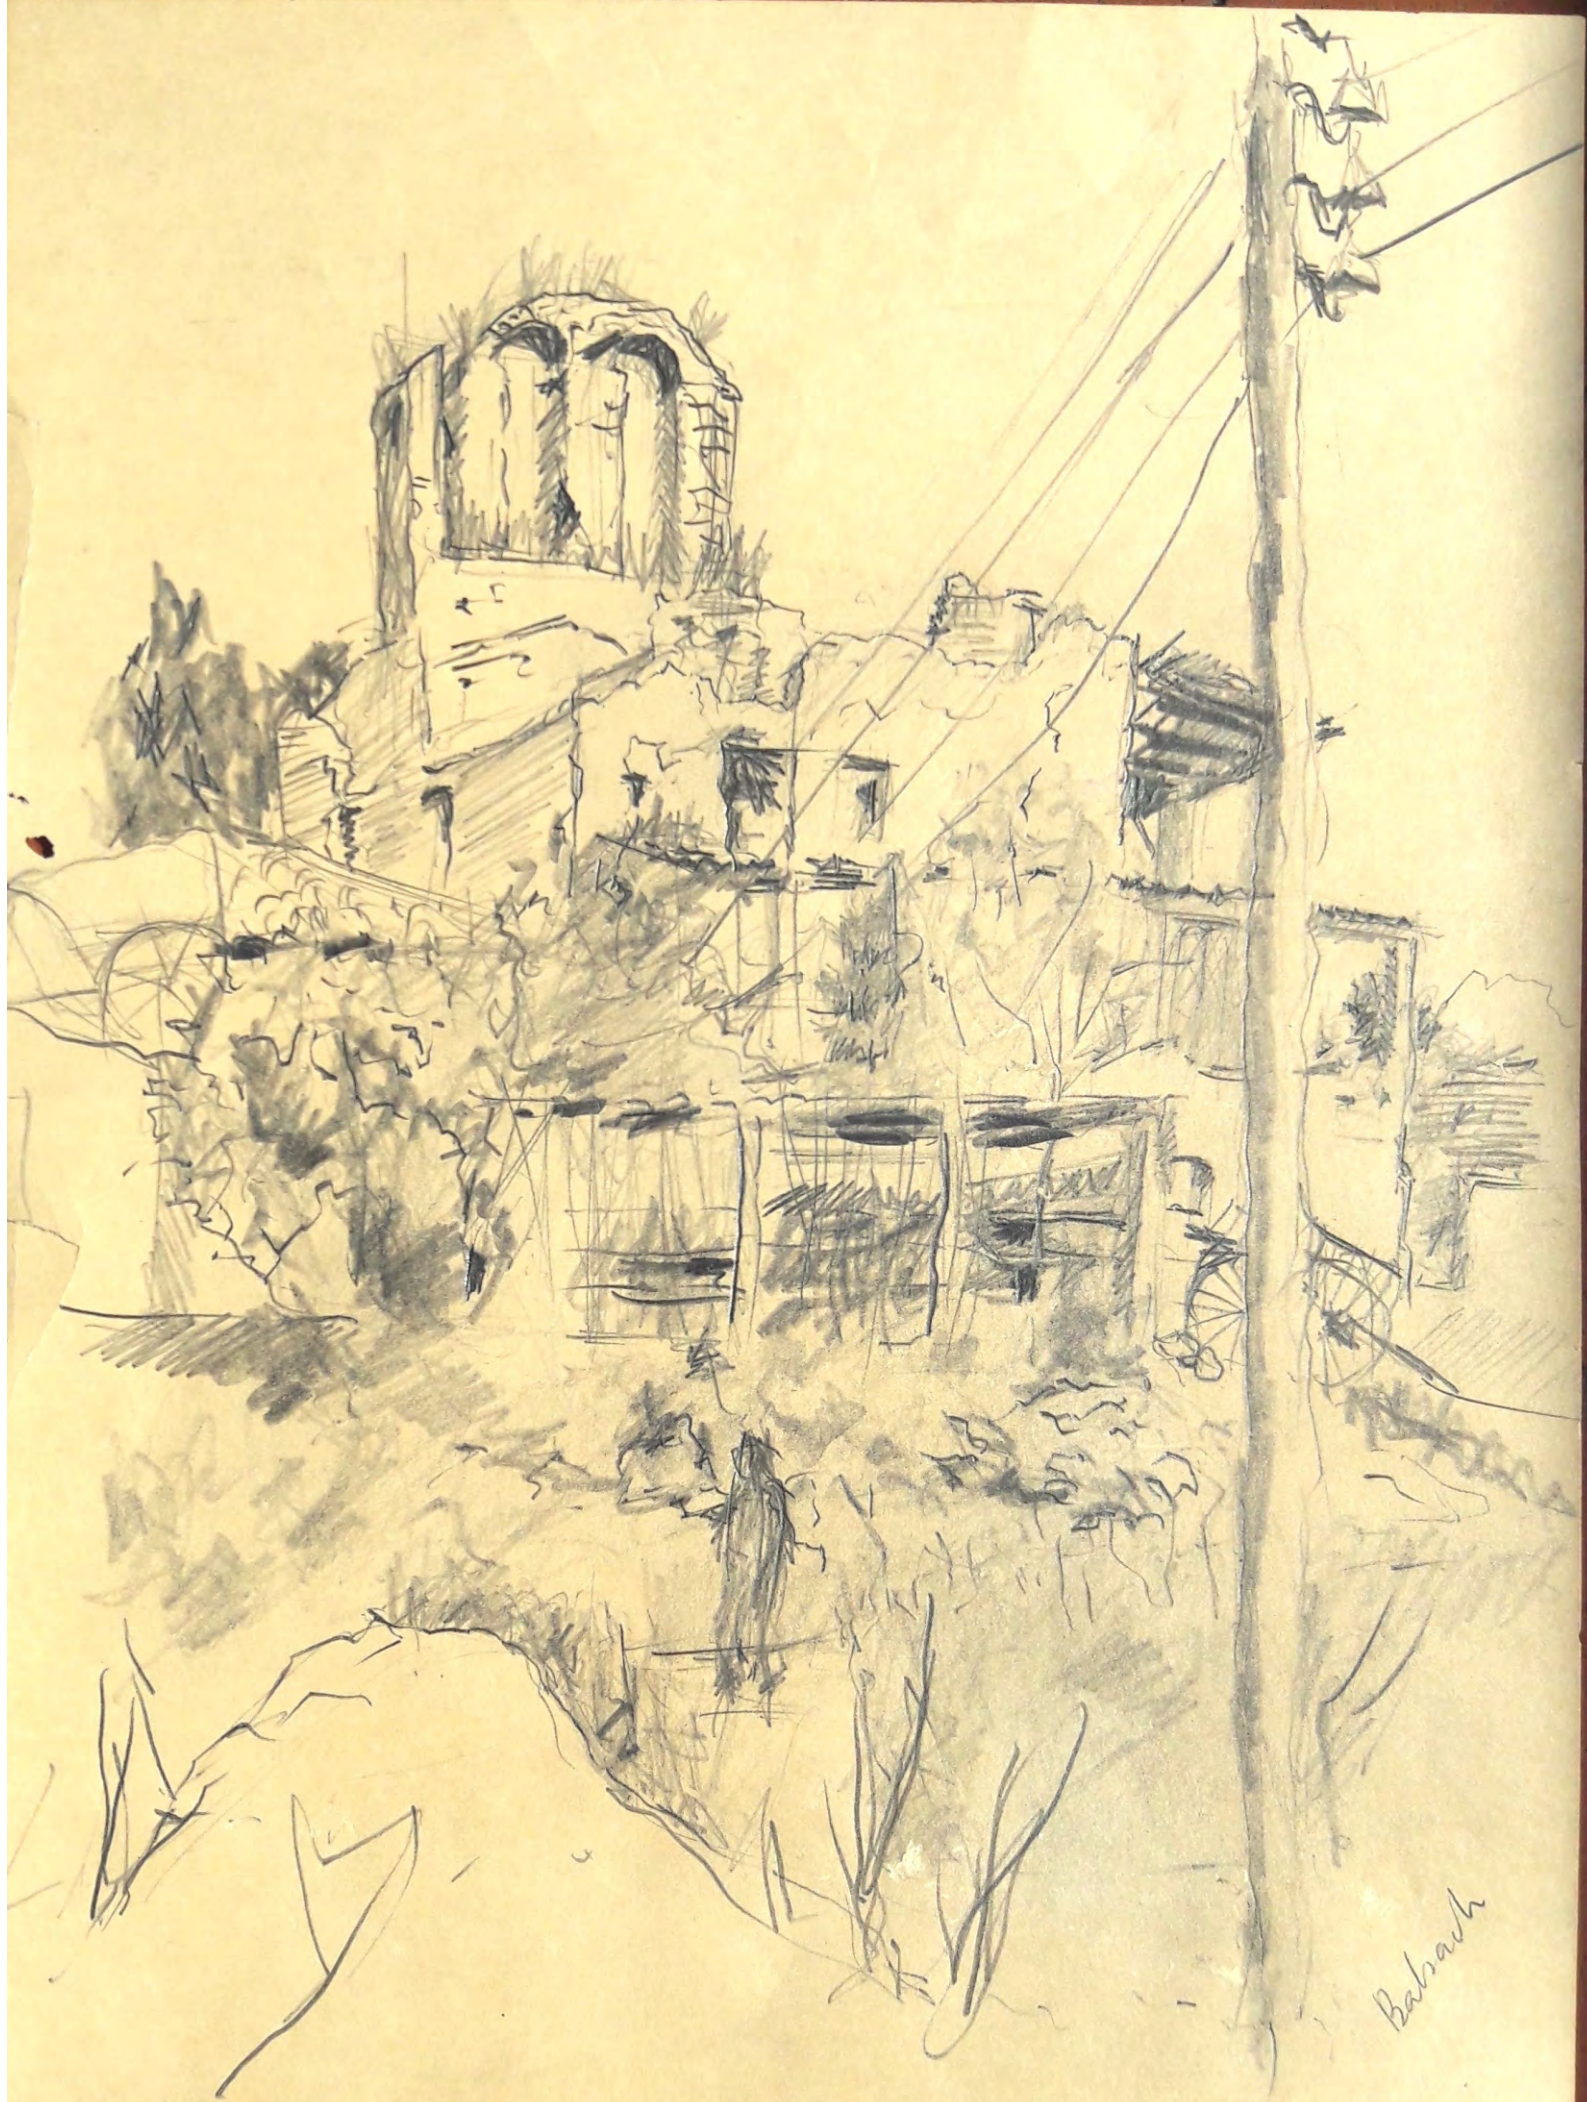

Llorenç Balbàch

DIBUIXOS

TALLER ST. PAU 17 BIS. A PARTIR DEL 16 DE NOVEMBRE. DE 7 A 9 TARDÀ

1978?

Babach

Handwritten text, possibly a label or note, located near the top of the main structure in the sketch.

Handwritten text, possibly a label or note, located on the side of the main structure in the sketch.

Handwritten text, possibly a label or note, located on the side of the main structure in the sketch.

Handwritten text, possibly a label or note, located on the left side of the sketch.

4

riu nipoh

100-058

Palomares 4-9-74
Palomares

2011
L. 2008

Paloma 5-8-75
Babach

Palawan 16-7-10
Bahant